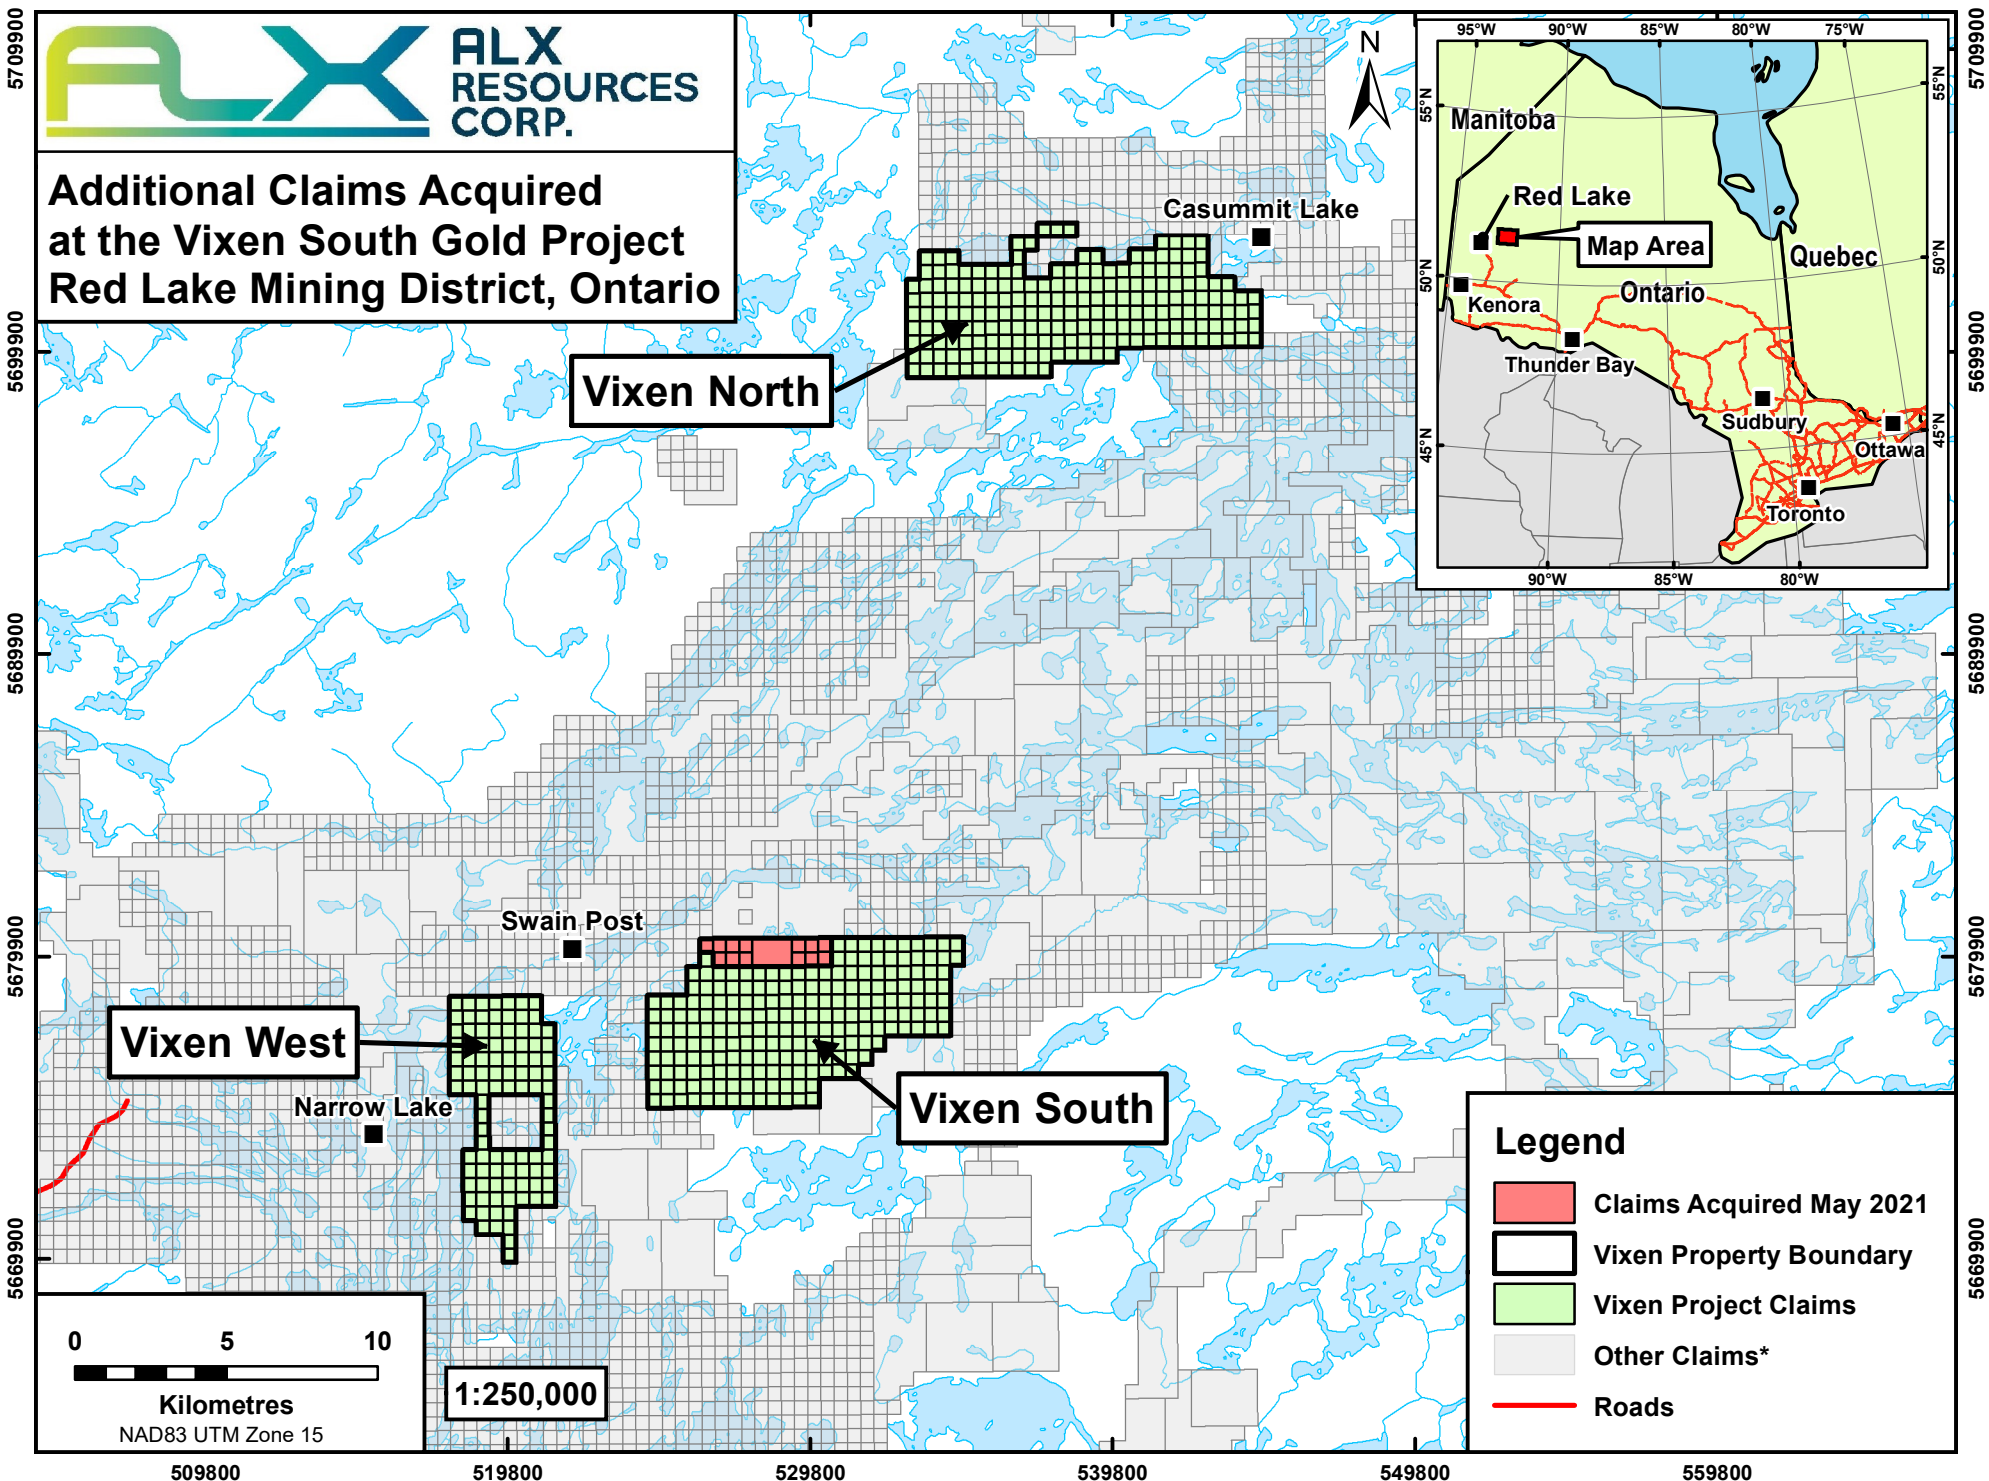

# Additional Claims Acquired at the Vixen South Gold Project Red Lake Mining District, Ontario

### Legend

- Claims Acquired May 2021
- Vixen Property Boundary
- Vixen Project Claims
- Other Claims\*
- Roads

1:250,000

\* Ontario Claims as of May 10, 2021