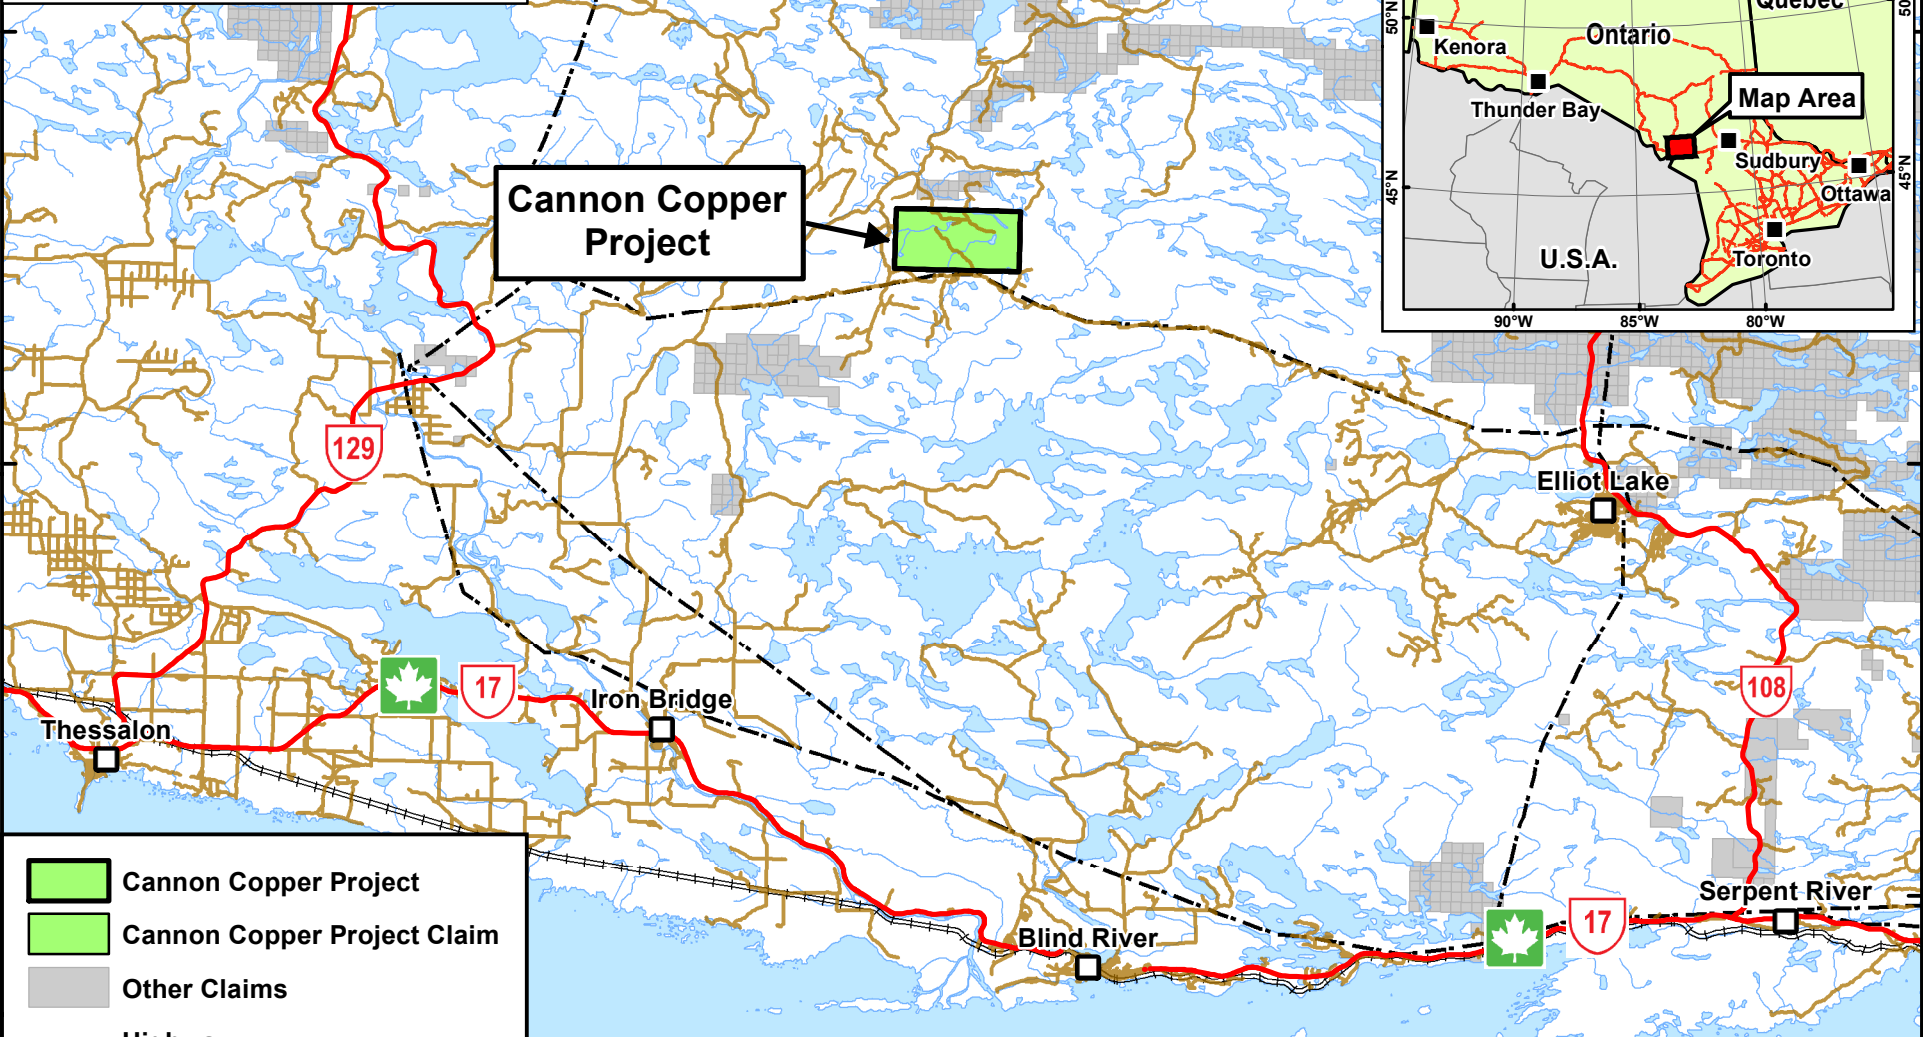

299800 319800 339800 359800 379800

Cannon Copper Project Northern Ontario

Cannon Copper Project

- Cannon Copper Project
- Cannon Copper Project Claim
- Other Claims
- Highway
- Railway Line
- Power Line

1:350,000