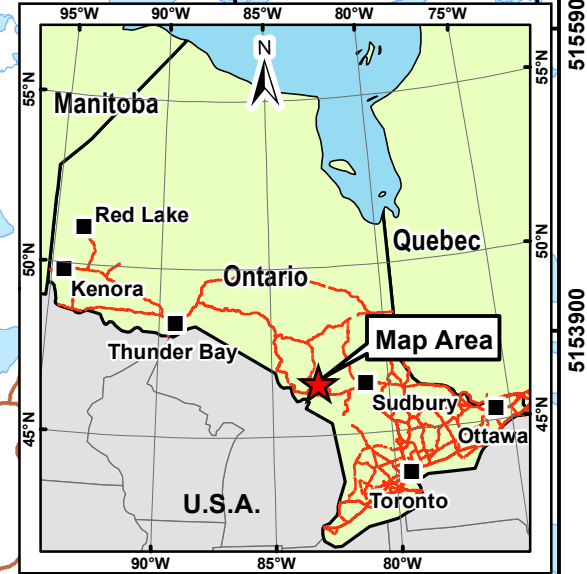

Cannon Copper Project Northern Ontario

5153900

5151900

5149900

5147900

337800

339800

341800

343800

345800

347800

349800

Little
White
River

Cashen Lake

Copper Prince Adit

Rackey Lake

Cannon Copper
Project

Cannon Mine

Rita Lake

Lake John

Keelor
Lake

Legend

Mine - Past Producing

Mineralized Zone

Fault

Roads

Power Line

Cannon Copper Project Boundary

Cannon Copper Project Claim

Other Claims

0 0.5 1 2 3

Kilometres

NAD83 / UTM Zone 17N

1:50,000

337800

339800

341800

343800

345800

347800

349800

5153900

5151900

5149900

5147900