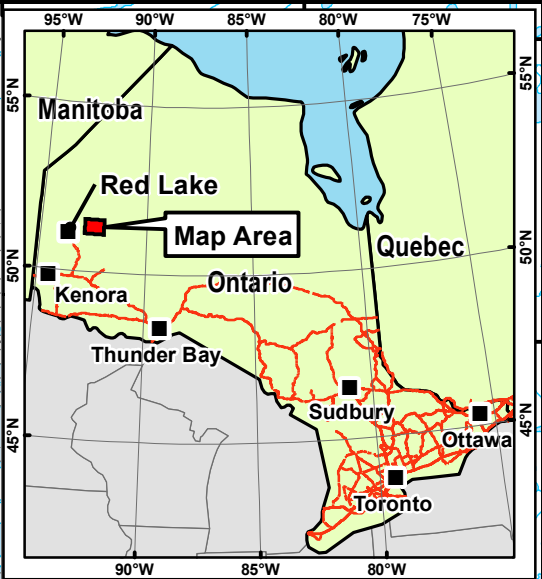

# Vixen Gold Project Claims Red Lake Area, Northern Ontario