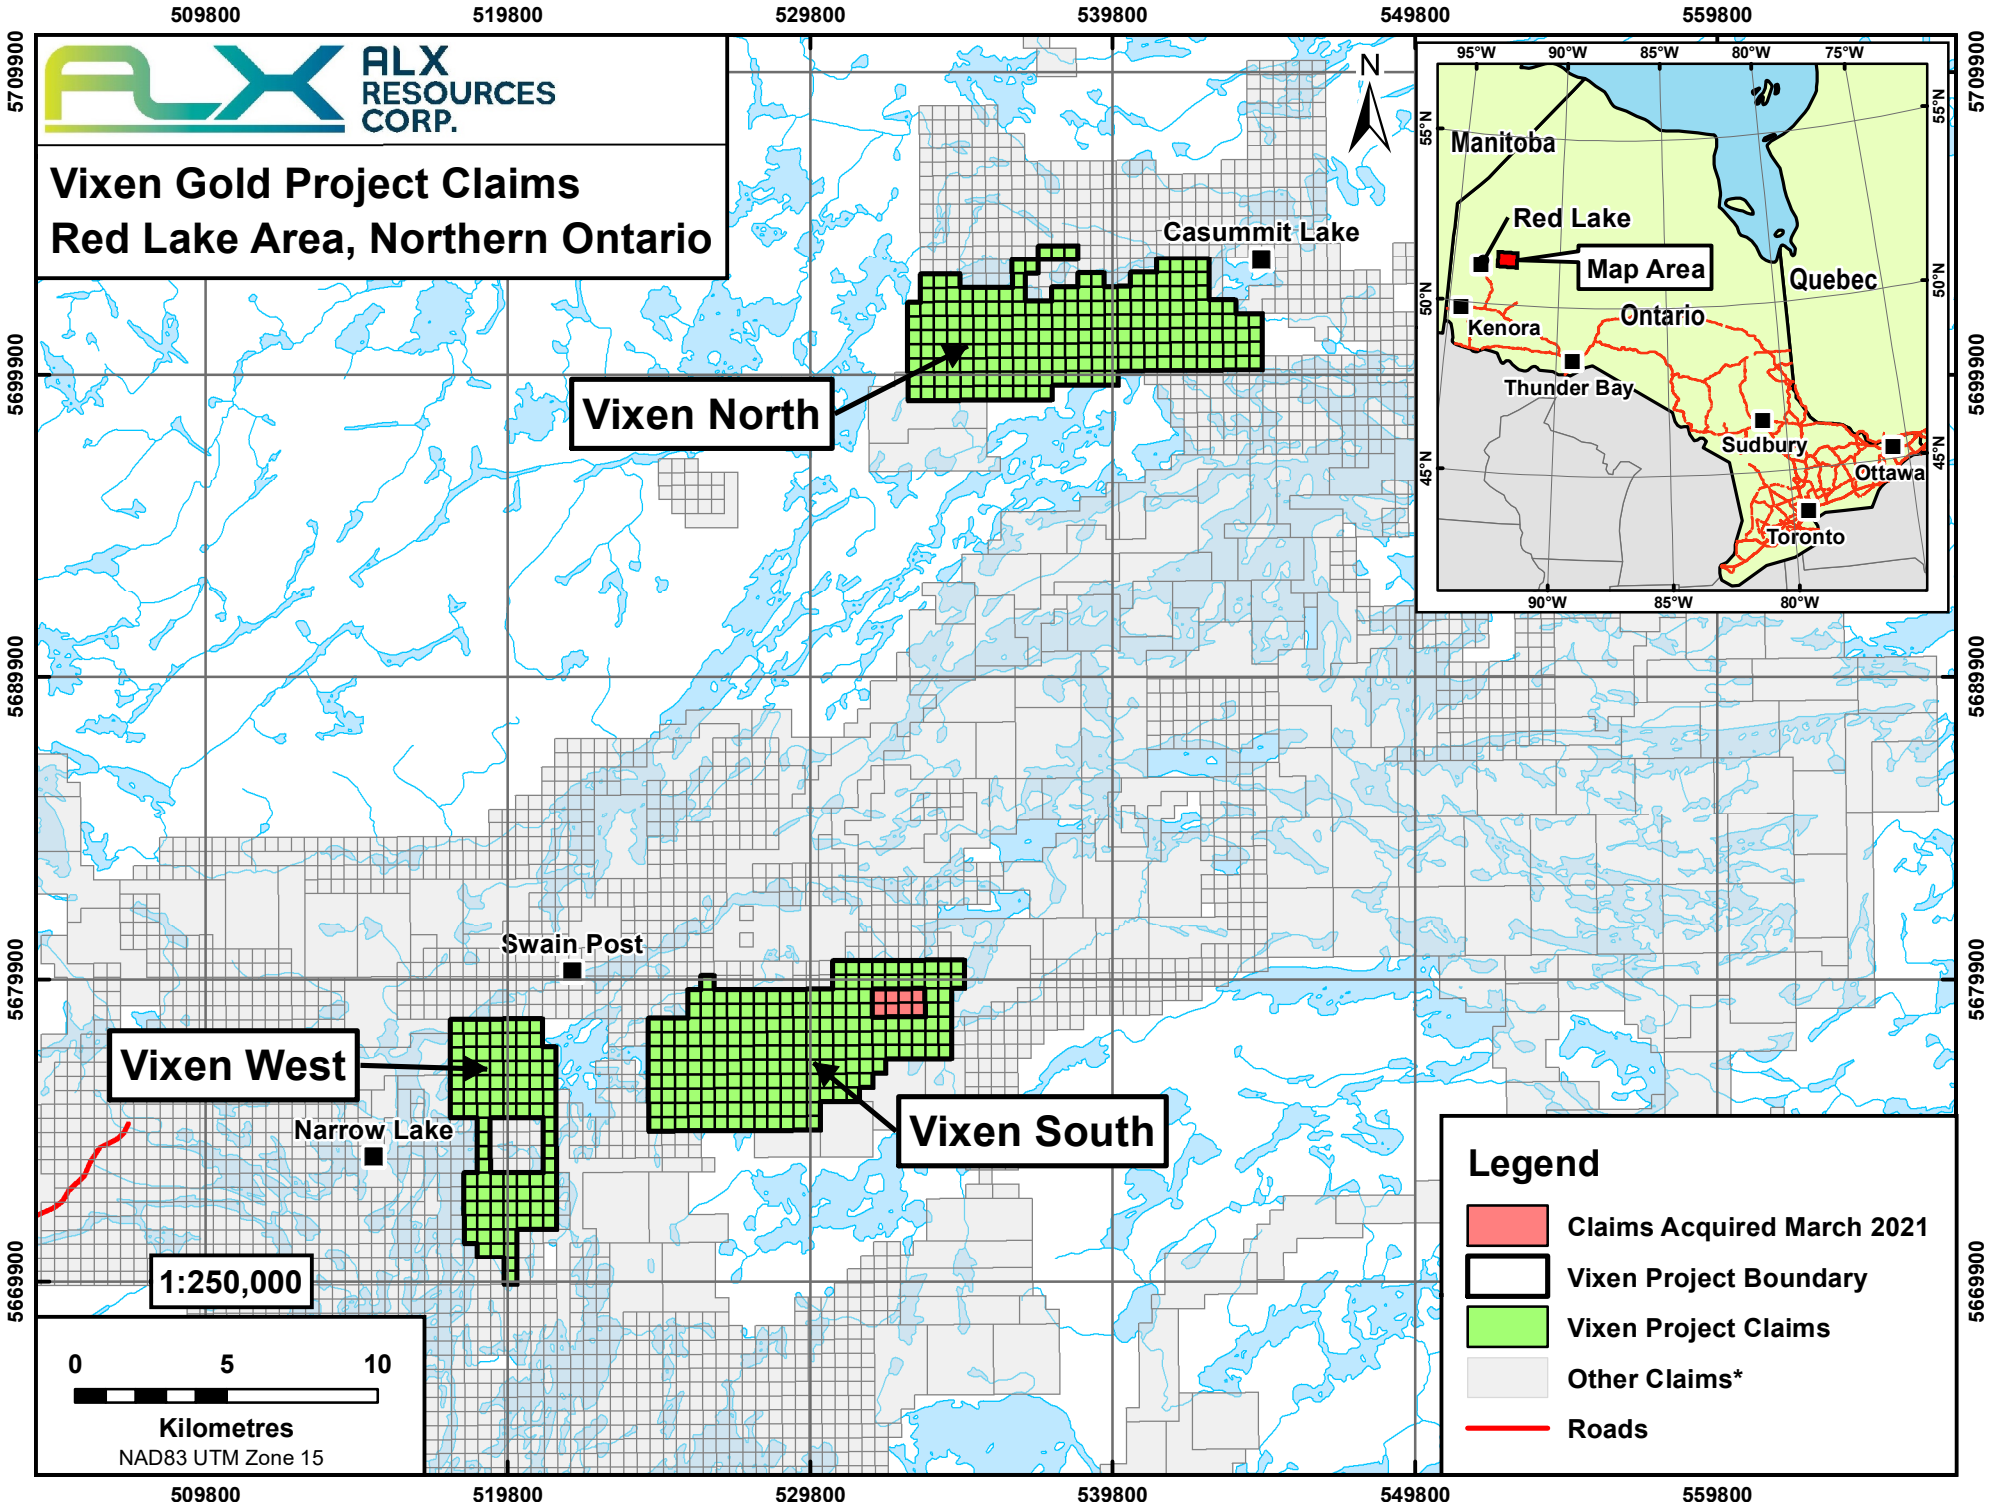

# Vixen Gold Project Claims Red Lake Area, Northern Ontario

### Legend

- Claims Acquired March 2021
- Vixen Project Boundary
- Vixen Project Claims
- Other Claims\*
- Roads

Vixen West

Vixen North

Vixen South

1:250,000

Kilometres  
NAD83 UTM Zone 15

509800 519800 529800 539800 549800 559800

5679900

5669900

509800 519800 529800 539800 549800 559800

\* Ontario Claims as of March 19, 2021