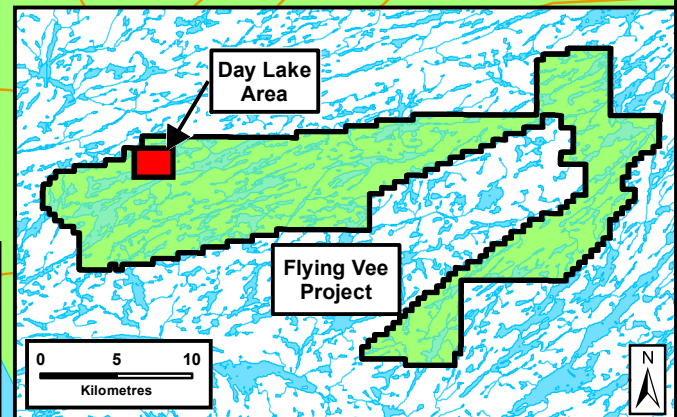

450000

451000

**2020 Prospecting and Sampling Program
Day Lake Area, Flying Vee Project**

Day Lake

Day Lake Gold Showing

Sample #146054
8,342 ppb gold
(8.34 g/t gold)

6598000

6598000

**2020 Day Lake Sampling
Gold (ppb)**

- 0 - 500
- 501 - 2000
- 2001 - 5000
- 5001 - 10000
- Historical Drill Hole
- Mineralized Horizon
- 10m Elevation Contour
- Flying Vee Project

6597000

6597000

450000

451000